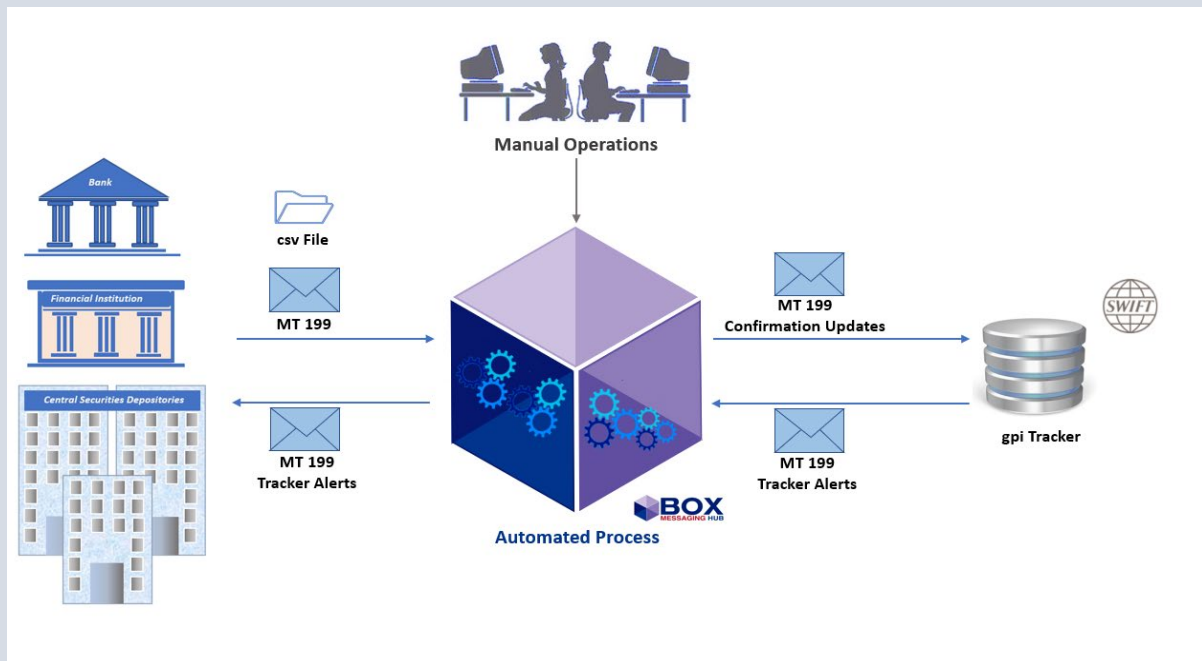

BOX gpi Universal Confirmations

- Solution for SWIFT gpi Universal Confirmations

MT 199 Confirmations

- Automated Straight-Through Processing (STP)
- Manual creation
- Batch Confirmations

Journal enhancements for gpi information

New ISO 20022 Tracker Messages

Error and Alert Handling

[View more information](#) on this topic.